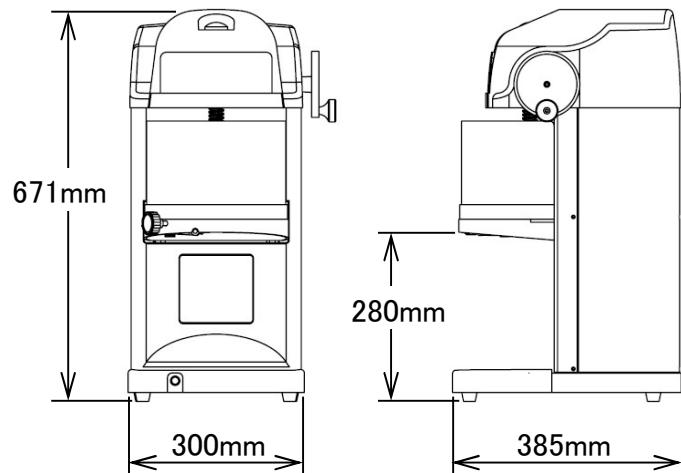

Swan Ice Shaver SI-100E

Shaving capacity : 4.84~5.5 lbs/min

Available diameter for Ice disk : ϕ 217mm

Power Supply : AC 115V Single Phase

Frequency : 60Hz

Power Consumption : 210W

Motor : 115V 250W

Size : W300 × D385 × H671 mm

Weight : 31 kg